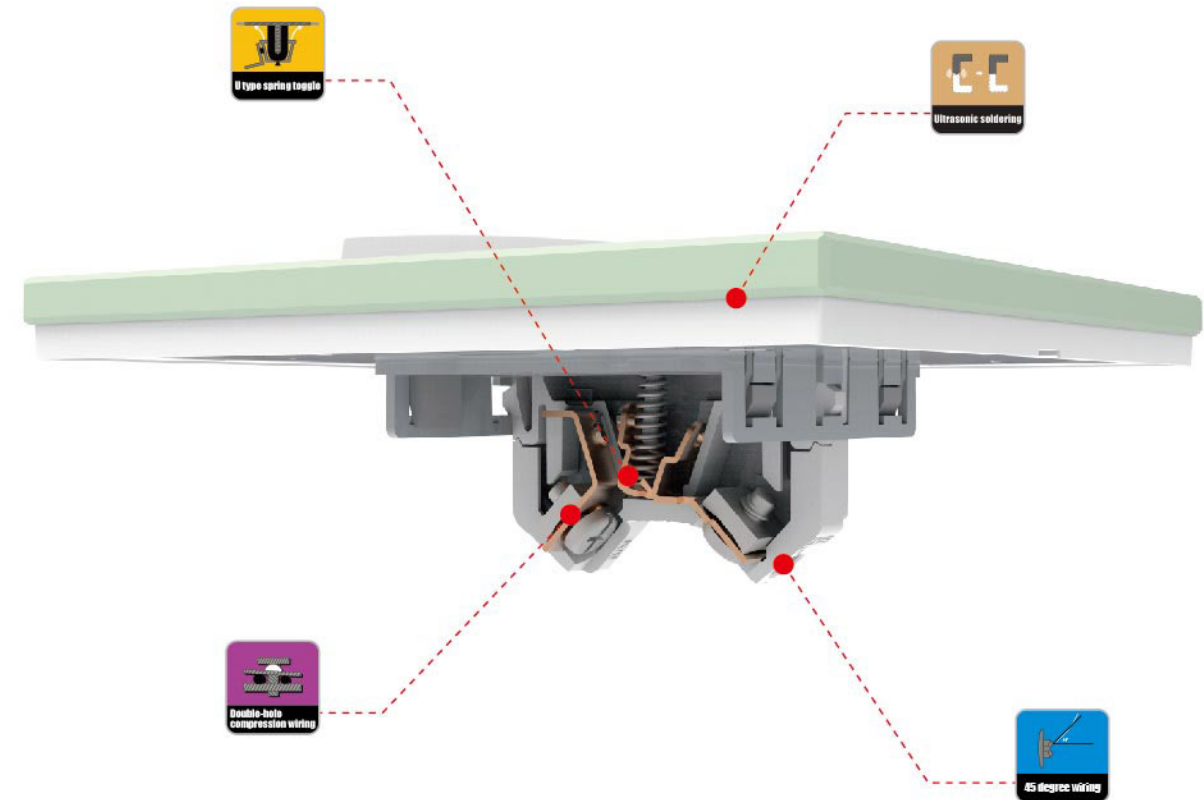

V8 series

More protection: safer and durable

No:1
Glass/metal frame
Tempered glass/metal materials, glittering. It is strong and anti-abrasive.

No:2
PC structure Insulating layer
High quality PC plastic material from Bayer. The PC material is resistant to heat and transmits good elasticity. The double protection between the frame and the mechanism make it safer and durable.

No:3
Insulated steel baseboard
Resistant steel based board and stainless insulating coating base board. It is anti-corrosive with a strong base that allows better integration between the switch and the mounting box.

SIZE

Benefits

Ultrasonic soldering
More reliable and protects the environment.

U type spring toggle
With instant on/off and safer.

Double-hole compression wiring
Suitable for many types of cables.

45 degree wiring
Easy to do the wiring in a limited space. It reduces the installation time.