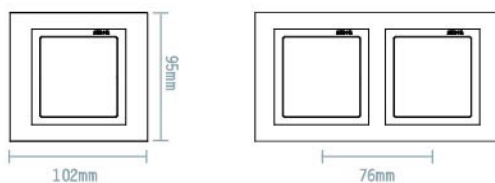

SIZE

Benefits

Ultrasonic soldering
More reliable and protects the environment.

U type spring toggle
With instant on/off and safer.

Double-hole compression wiring
Suitable for many types of cables.

45 degree wiring
Easy to do the wiring in a limited space. It reduces the installation time.