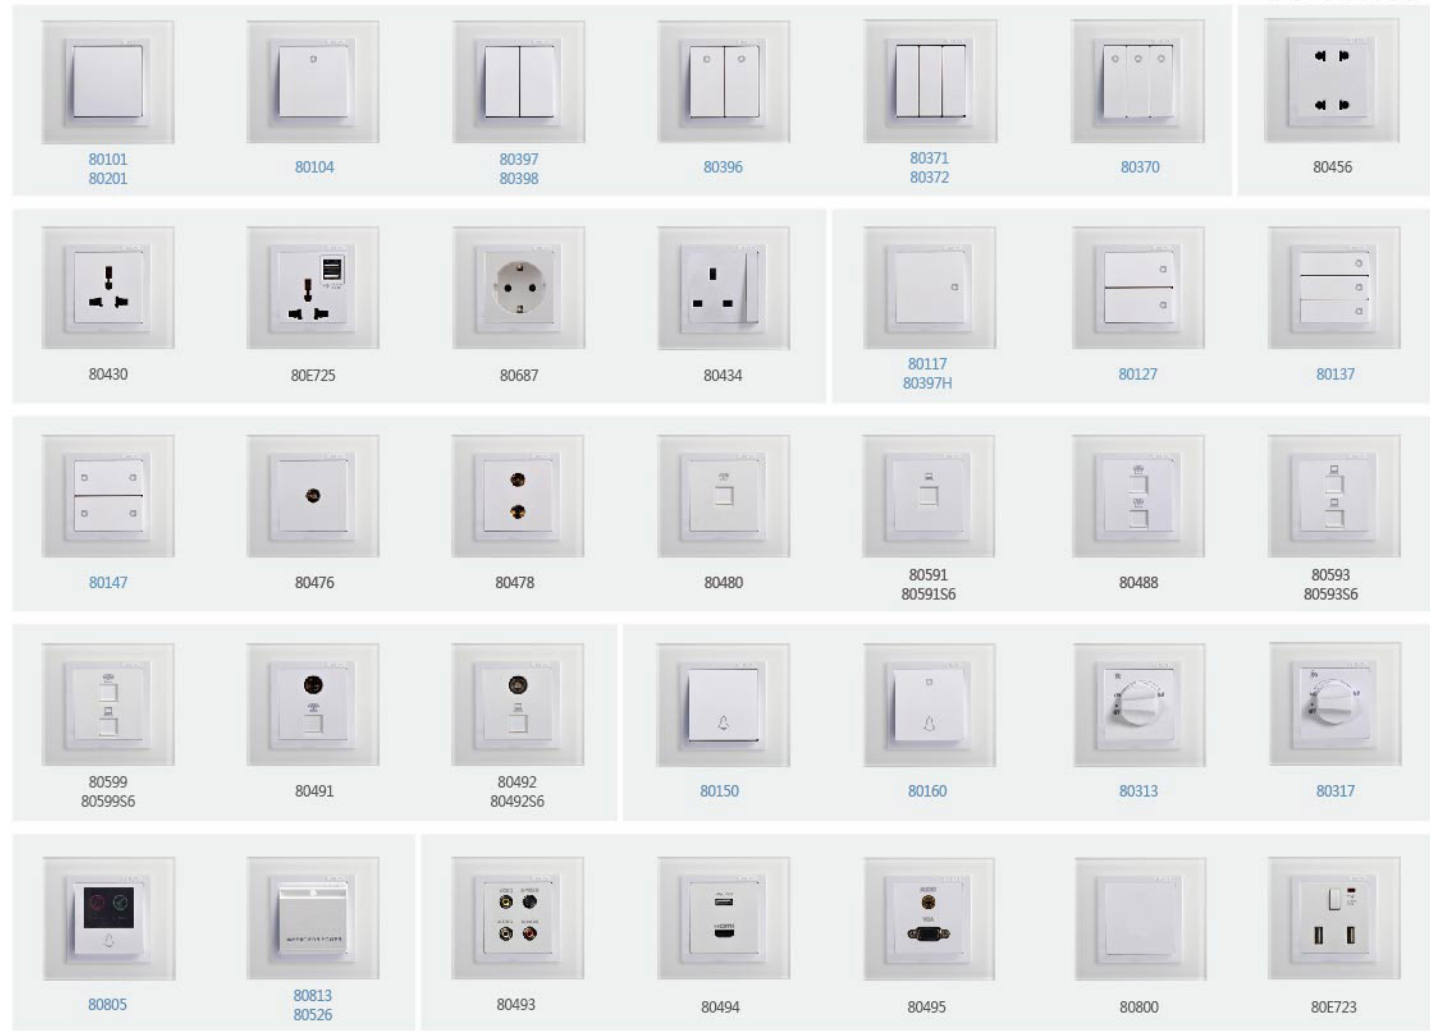

Doorbell with DND indicator

Key Card

V8 series

Elegant & Luxury design

Customized rockers available in different colors:

Nature

Cristal
80610-30

Water
80610-31

80810 1 Gang cristal frame

80820 2 Gang silver frame

80830 3 Gang blue frame

80840 4 Gang gold frame

80850 5 Gang stone frame

Switches

- 80101 16A x 250V 1 Gang 1 way switch
- 80201 16A x 250V 1 Gang 2 way switch
- 80104 16A x 250V 1 Gang 1 way switch with LED indicator
- 80398 16A x 250V 2 Gang 1 way switch
- 80397 16A x 250V 2 Gang 2 way switch
- 80396 16A x 250V 2 Gang 1 way switch with LED indicator
- 80371 16A x 250V 3 Gang 1 way switch
- 80372 16A x 250V 3 Gang 2 way switch
- 80370 16A x 250V 3 Gang 1 way switch with LED indicator

Sockets outlets

- 80456 10A 2 Pin socket for flat and round pins
- 80430 10A Multi-standard socket
- 80E725 Multi-standard socket with twin USB Charger
- 80687 16A Schuko socket
- 80434 13A British socket