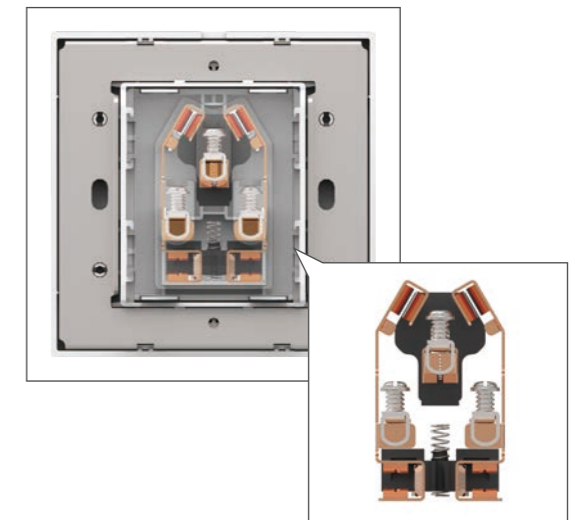

Multi-gang
design

i7 series of switches and sockets have multi-gang frames (up to 5 gangs) with multiple combinations.

A special SIMON mounting box is needed (60710-50) in order to emphasize the visual expression of the design.

Safe and soft push

The feeling, when pushing, is comfortable and easy as *i*7 adopts the J Shape Toggle system.

Due to the J shape toggle system, the angular movement is very precise (only 4.5 degrees) making the pushing feeling faster and safer.

Flexible wire, easy to connect

The saddle shape of the terminal has a wider wire.

The shade of the terminal avoid the wire to be damaged. As the wire is wider than the average ($0.55\text{mm}^2 \leq \varnothing \leq 6\text{mm}^2$), the house electricity system is easier to connect.