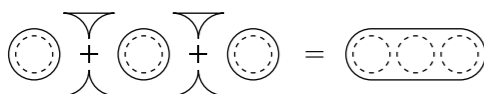

LED

High efficiency LED with colour temperatures of 2700K - CRI 90 , 3000K - CRI 90 and 4000K - CRI 90.

Double light orientation

An innovative bi-directional rotation system was designed to allow round lights to rotate 360° vertically and 25° horizontally. With this system you can direct the light in any direction without moving the luminaire. The square versions can rotate 25° horizontally, orienting the luminous flow easily and without needing to use tools.

Rotation of 360° on the vertical axis, 25° on the horizontal axis

25° rotation on a horizontal axis

Item

Composition

Arch X-less

Solid system – perfect light

The trimless X-Less system offers a solid connection between the luminaire and the ceiling in a complete integration that ensures its stability even when attaching adjustable models. Maximum light quality on a uniform surface and without imperfections.

Easy and quick installation

The installation process is simpler than in the conventional frameless formats, where more complex building work is required as well as additional plastering. X-Less allows for the pre-frames to be attached quickly, in just a few minutes, and to finish the operation by just applying a thin layer of leveling paste.