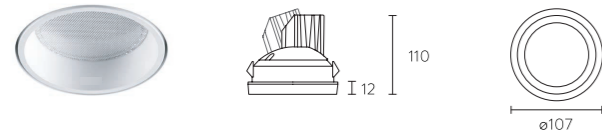

Arch Trimless

Item code	Product description	Power	CCT	Luminous flux (Lm)	CRI	Beam Angle	Cutout size (mm)	Finishing
N0424-1522	Fluvia LED-ARCH WH-RD-TLess 9W2700K18°	9W	2700K	750	90	18°	Ø134	White
N0424-1523	Fluvia LED-ARCH WH-RD-TLess 9W3000K18°	9W	3000K	760	90	18°	Ø134	White
N0424-1524	Fluvia LED-ARCH WH-RD-TLess 9W4000K18°	9W	4000K	830	90	18°	Ø134	White
N0424-1525	Fluvia LED-ARCH WH-RD-TLess 9W2700K40°	9W	2700K	750	90	40°	Ø134	White
N0424-1526	Fluvia LED-ARCH WH-RD-TLess 9W3000K40°	9W	3000K	760	90	40°	Ø134	White
N0424-1527	Fluvia LED-ARCH WH-RD-TLess 9W4000K40°	9W	4000K	830	90	40°	Ø134	White
N0424-1528	Fluvia LED-ARCH BK-RD-TLess 9W2700K18°	9W	2700K	750	90	18°	Ø134	Black
N0424-1529	Fluvia LED-ARCH BK-RD-TLess 9W3000K18°	9W	3000K	760	90	18°	Ø134	Black
N0424-1530	Fluvia LED-ARCH BK-RD-TLess 9W4000K18°	9W	4000K	830	90	18°	Ø134	Black
N0424-1531	Fluvia LED-ARCH BK-RD-TLess 9W2700K40°	9W	2700K	750	90	40°	Ø134	Black
N0424-1532	Fluvia LED-ARCH BK-RD-TLess 9W3000K40°	9W	3000K	760	90	40°	Ø134	Black
N0424-1533	Fluvia LED-ARCH BK-RD-TLess 9W4000K40°	9W	4000K	830	90	40°	Ø134	Black
N0424-1601	Fluvia LED-ARCH WH-RD-TLess 12W2700K18°	12W	2700K	750	90	18°	Ø134	White
N0424-1602	Fluvia LED-ARCH WH-RD-TLess 12W3000K18°	12W	3000K	760	90	18°	Ø134	White
N0424-1603	Fluvia LED-ARCH WH-RD-TLess 12W4000K18°	12W	4000K	830	90	18°	Ø134	White
N0424-1604	Fluvia LED-ARCH WH-RD-TLess 12W2700K40°	12W	2700K	750	90	40°	Ø134	White
N0424-1605	Fluvia LED-ARCH WH-RD-TLess 12W3000K40°	12W	3000K	760	90	40°	Ø134	White
N0424-1606	Fluvia LED-ARCH WH-RD-TLess 12W4000K40°	12W	4000K	830	90	40°	Ø134	White
N0424-1607	Fluvia LED-ARCH BK-RD-TLess 12W2700K18°	12W	2700K	750	90	18°	Ø134	Black
N0424-1608	Fluvia LED-ARCH BK-RD-TLess 12W3000K18°	12W	3000K	760	90	18°	Ø134	Black
N0424-1609	Fluvia LED-ARCH BK-RD-TLess 12W4000K18°	12W	4000K	830	90	18°	Ø134	Black
N0424-1610	Fluvia LED-ARCH BK-RD-TLess 12W2700K40°	12W	2700K	750	90	40°	Ø134	Black
N0424-1611	Fluvia LED-ARCH BK-RD-TLess 12W3000K40°	12W	3000K	760	90	40°	Ø134	Black
N0424-1612	Fluvia LED-ARCH BK-RD-TLess 12W4000K40°	12W	4000K	830	90	40°	Ø134	Black

* Requires X-Less accessory for installation