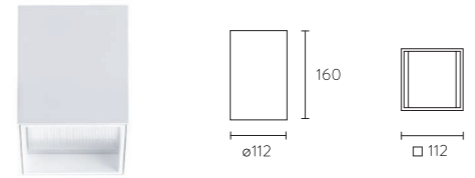

Cutout size (mm)
134 x 134

Arch configuration options

⋮
⋮
⋮
⋮

Arch Surface

Item code	Product description	Power	CCT	Luminous flux (Lm)	CRI	Beam Angle	Finishing
N0424-1468	Fluvia LED-ARCH WH-RD-Surf 9W2700K18°	9W	2700K	750	90	18°	White
N0424-1469	Fluvia LED-ARCH WH-RD-Surf 9W2700K40°	9W	2700K	750	90	40°	White
N0424-1471	Fluvia LED-ARCH WH-RD-Surf 9W3000K18°	9W	3000K	760	90	18°	White
N0424-1472	Fluvia LED-ARCH WH-RD-Surf 9W3000K40°	9W	3000K	760	90	40°	White
N0424-1474	Fluvia LED-ARCH WH-RD-Surf 9W4000K18°	9W	4000K	830	90	18°	White
N0424-1475	Fluvia LED-ARCH WH-RD-Surf 9W4000K40°	9W	4000K	830	90	40°	White
N0424-1477	Fluvia LED-ARCH BK-RD-Surf 9W2700K18°	9W	2700K	750	90	18°	Black
N0424-1478	Fluvia LED-ARCH BK-RD-Surf 9W2700K40°	9W	2700K	750	90	40°	Black
N0424-1480	Fluvia LED-ARCH BK-RD-Surf 9W3000K18°	9W	3000K	760	90	18°	Black
N0424-1481	Fluvia LED-ARCH BK-RD-Surf 9W3000K40°	9W	3000K	760	90	40°	Black
N0424-1483	Fluvia LED-ARCH BK-RD-Surf 9W4000K18°	9W	4000K	830	90	18°	Black
N0424-1484	Fluvia LED-ARCH BK-RD-Surf 9W4000K40°	9W	4000K	830	90	40°	Black