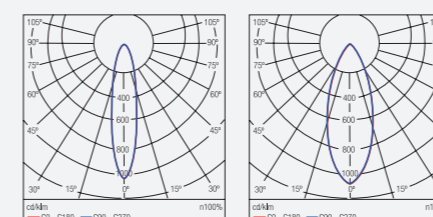

Spot 18°

Flood 40°