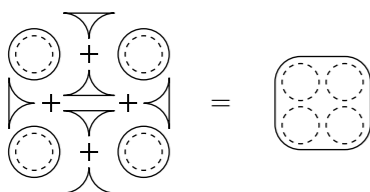

LED

High efficiency LED with colour temperatures of 2700K - CRI 90 , 3000K - CRI 90 and 4000K - CRI 90.

Double light orientation

An innovative bi-directional rotation system was designed to allow round lights to rotate 360° vertically and 25° horizontally. With this system you can direct the light in any direction without moving the luminaire. The square versions can rotate 25° horizontally, orienting the luminous flow easily and without needing to use tools.

Rotation of 360° on the vertical axis, 25° on the horizontal axis

25° rotation on a horizontal axis

Item

Composition

Arch X-less

Solid system – perfect light

The trimless X-Less system offers a solid connection between the luminaire and the ceiling in a complete integration that ensures its stability even when attaching adjustable models. Maximum light quality on a uniform surface and without imperfections.

Easy and quick installation

The installation process is simpler than in the conventional frameless formats, where more complex building work is required as well as additional plastering. X-Less allows for the pre-frames to be attached quickly, in just a few minutes, and to finish the operation by just applying a thin layer of leveling paste.