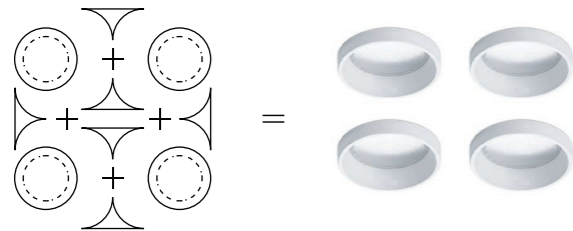

X-Less Patented Trimless system

Item code
N0424-1625

Product description
Fluvia ARCH X-Less RD-Trimless accessory

Cutout size (mm)
Ø134

Item code
N0424-1626

Product description
Fluvia ARCH X-Less SQ-Trimless accessory

Cutout size (mm)
134 x 134

Arch configuration options

⋮
⋮
⋮
⋮