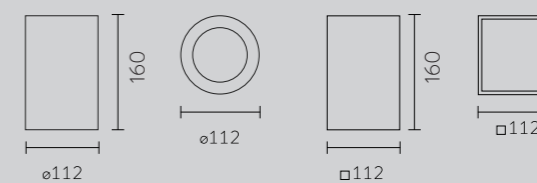

Arch Trimless

Arch Surface