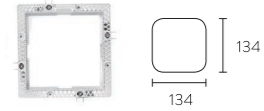

* Requires X-Less accessory for installation

X-Less Patented Trimless system

Item code
N0424-1625

Product description
Fluvia ARCH X-Less RD-Trimless accessory

Cutout size (mm)
Ø134

Item code
N0424-1626

Product description
Fluvia ARCH X-Less SQ-Trimless accessory

Cutout size (mm)
134 x 134

Arch configuration options

⋮
⋮
⋮
⋮

Arch Surface

Item code	Product description	Power	CCT	Luminous flux (Lm)	CRI	Beam Angle	Finishing
N0424-1468	Fluvia LED-ARCH WH-RD-Surf 9W2700K18°	9W	2700K	750	90	18°	White
N0424-1469	Fluvia LED-ARCH WH-RD-Surf 9W2700K40°	9W	2700K	750	90	40°	White
N0424-1471	Fluvia LED-ARCH WH-RD-Surf 9W3000K18°	9W	3000K	760	90	18°	White
N0424-1472	Fluvia LED-ARCH WH-RD-Surf 9W3000K40°	9W	3000K	760	90	40°	White
N0424-1474	Fluvia LED-ARCH WH-RD-Surf 9W4000K18°	9W	4000K	830	90	18°	White
N0424-1475	Fluvia LED-ARCH WH-RD-Surf 9W4000K40°	9W	4000K	830	90	40°	White
N0424-1477	Fluvia LED-ARCH BK-RD-Surf 9W2700K18°	9W	2700K	750	90	18°	Black
N0424-1478	Fluvia LED-ARCH BK-RD-Surf 9W2700K40°	9W	2700K	750	90	40°	Black
N0424-1480	Fluvia LED-ARCH BK-RD-Surf 9W3000K18°	9W	3000K	760	90	18°	Black
N0424-1481	Fluvia LED-ARCH BK-RD-Surf 9W3000K40°	9W	3000K	760	90	40°	Black
N0424-1483	Fluvia LED-ARCH BK-RD-Surf 9W4000K18°	9W	4000K	830	90	18°	Black
N0424-1484	Fluvia LED-ARCH BK-RD-Surf 9W4000K40°	9W	4000K	830	90	40°	Black