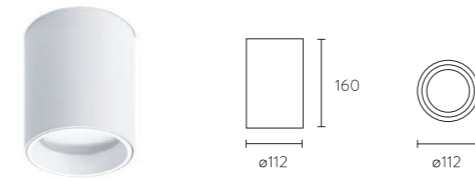

Arch Surface

Item code	Product description	Power	CCT	Luminous flux (Lm)	CRI	Beam Angle	Finishing
N0424-1468	Fluvia LED-ARCH WH-RD-Surf 9W2700K18°	9W	2700K	750	90	18°	White
N0424-1469	Fluvia LED-ARCH WH-RD-Surf 9W2700K40°	9W	2700K	750	90	40°	White
N0424-1471	Fluvia LED-ARCH WH-RD-Surf 9W3000K18°	9W	3000K	760	90	18°	White
N0424-1472	Fluvia LED-ARCH WH-RD-Surf 9W3000K40°	9W	3000K	760	90	40°	White
N0424-1474	Fluvia LED-ARCH WH-RD-Surf 9W4000K18°	9W	4000K	830	90	18°	White
N0424-1475	Fluvia LED-ARCH WH-RD-Surf 9W4000K40°	9W	4000K	830	90	40°	White
N0424-1477	Fluvia LED-ARCH BK-RD-Surf 9W2700K18°	9W	2700K	750	90	18°	Black
N0424-1478	Fluvia LED-ARCH BK-RD-Surf 9W2700K40°	9W	2700K	750	90	40°	Black
N0424-1480	Fluvia LED-ARCH BK-RD-Surf 9W3000K18°	9W	3000K	760	90	18°	Black
N0424-1481	Fluvia LED-ARCH BK-RD-Surf 9W3000K40°	9W	3000K	760	90	40°	Black
N0424-1483	Fluvia LED-ARCH BK-RD-Surf 9W4000K18°	9W	4000K	830	90	18°	Black
N0424-1484	Fluvia LED-ARCH BK-RD-Surf 9W4000K40°	9W	4000K	830	90	40°	Black