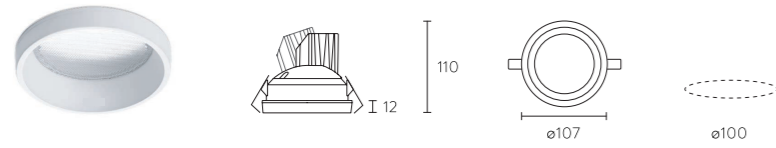

Arch Recessed

Item code	Product description	Power	CCT	Luminous flux (Lm)	CRI	Beam Angle	Cutout size (mm)	Finishing
N0424-1450	Fluvia LED-ARCH WH-RD-Rcd 9W2700K18°	9W	2700K	750	90	18°	Ø97	White
N0424-1451	Fluvia LED-ARCH WH-RD-Rcd 9W2700K40°	9W	2700K	750	90	40°	Ø97	White
N0424-1453	Fluvia LED-ARCH WH-RD-Rcd 9W3000K18°	9W	3000K	760	90	18°	Ø97	White
N0424-1454	Fluvia LED-ARCH WH-RD-Rcd 9W3000K40°	9W	3000K	760	90	40°	Ø97	White
N0424-1456	Fluvia LED-ARCH WH-RD-Rcd 9W4000K18°	9W	4000K	830	90	18°	Ø97	White
N0424-1457	Fluvia LED-ARCH WH-RD-Rcd 9W4000K40°	9W	4000K	830	90	40°	Ø97	White
N0424-1459	Fluvia LED-ARCH BK-RD-Rcd 9W2700K18°	9W	2700K	750	90	18°	Ø97	Black
N0424-1460	Fluvia LED-ARCH BK-RD-Rcd 9W2700K40°	9W	2700K	750	90	40°	Ø97	Black
N0424-1462	Fluvia LED-ARCH BK-RD-Rcd 9W3000K18°	9W	3000K	760	90	18°	Ø97	Black
N0424-1463	Fluvia LED-ARCH BK-RD-Rcd 9W3000K40°	9W	3000K	760	90	40°	Ø97	Black
N0424-1465	Fluvia LED-ARCH BK-RD-Rcd 9W4000K18°	9W	4000K	830	90	18°	Ø97	Black
N0424-1466	Fluvia LED-ARCH BK-RD-Rcd 9W4000K40°	9W	4000K	830	90	40°	Ø97	Black
N0424-1565	Fluvia LED-ARCH WH-RD-Rcd 12W2700K18°	12W	2700K	1040	90	18°	Ø97	White
N0424-1566	Fluvia LED-ARCH WH-RD-Rcd 12W2700K40°	12W	2700K	1040	90	40°	Ø97	White
N0424-1568	Fluvia LED-ARCH WH-RD-Rcd 12W3000K18°	12W	3000K	1060	90	18°	Ø97	White
N0424-1569	Fluvia LED-ARCH WH-RD-Rcd 12W3000K40°	12W	3000K	1060	90	40°	Ø97	White
N0424-1571	Fluvia LED-ARCH WH-RD-Rcd 12W4000K18°	12W	4000K	1080	90	18°	Ø97	White
N0424-1572	Fluvia LED-ARCH WH-RD-Rcd 12W4000K40°	12W	4000K	1080	90	40°	Ø97	White
N0424-1574	Fluvia LED-ARCH BK-RD-Rcd 12W2700K18°	12W	2700K	1040	90	18°	Ø97	Black
N0424-1575	Fluvia LED-ARCH BK-RD-Rcd 12W2700K40°	12W	2700K	1040	90	40°	Ø97	Black
N0424-1577	Fluvia LED-ARCH BK-RD-Rcd 12W3000K18°	12W	3000K	1060	90	18°	Ø97	Black
N0424-1578	Fluvia LED-ARCH BK-RD-Rcd 12W3000K40°	12W	3000K	1060	90	40°	Ø97	Black
N0424-1580	Fluvia LED-ARCH BK-RD-Rcd 12W4000K18°	12W	4000K	1080	90	18°	Ø97	Black
N0424-1581	Fluvia LED-ARCH BK-RD-Rcd 12W4000K40°	12W	4000K	1080	90	40°	Ø97	Black