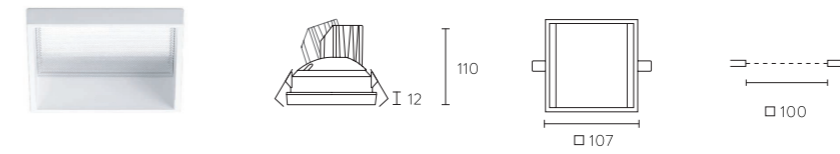

Arch Recessed

Item code	Product description	Power	CCT	Luminous flux (Lm)	CRI	Beam Angle	Cutout size (mm)	Finishing
N0424-1486	Fluvia LED-ARCH WH-SQ-Rcd 9W2700K18°	9W	2700K	750	90	18°	97×97	White
N0424-1487	Fluvia LED-ARCH WH-SQ-Rcd 9W2700K40°	9W	2700K	750	90	40°	97×97	White
N0424-1489	Fluvia LED-ARCH WH-SQ-Rcd 9W3000K18°	9W	3000K	760	90	18°	97×97	White
N0424-1490	Fluvia LED-ARCH WH-SQ-Rcd 9W3000K40°	9W	3000K	760	90	40°	97×97	White
N0424-1492	Fluvia LED-ARCH WH-SQ-Rcd 9W4000K18°	9W	4000K	830	90	18°	97×97	White
N0424-1493	Fluvia LED-ARCH WH-SQ-Rcd 9W4000K40°	9W	4000K	830	90	40°	97×97	White
N0424-1495	Fluvia LED-ARCH BK-SQ-Rcd 9W2700K18°	9W	2700K	750	90	18°	97×97	Black
N0424-1496	Fluvia LED-ARCH BK-SQ-Rcd 9W2700K40°	9W	2700K	750	90	40°	97×97	Black
N0424-1498	Fluvia LED-ARCH BK-SQ-Rcd 9W3000K18°	9W	3000K	760	90	18°	97×97	Black
N0424-1499	Fluvia LED-ARCH BK-SQ-Rcd 9W3000K40°	9W	3000K	760	90	40°	97×97	Black
N0424-1501	Fluvia LED-ARCH BK-SQ-Rcd 9W4000K18°	9W	4000K	830	90	18°	97×97	Black
N0424-1502	Fluvia LED-ARCH BK-SQ-Rcd 9W4000K40°	9W	4000K	830	90	40°	97×97	Black
N0424-1583	Fluvia LED-ARCH WH-SQ-Rcd 12W2700K18°	12W	2700K	1040	90	18°	97×97	White
N0424-1584	Fluvia LED-ARCH WH-SQ-Rcd 12W2700K40°	12W	2700K	1040	90	40°	97×97	White
N0424-1586	Fluvia LED-ARCH WH-SQ-Rcd 12W3000K18°	12W	3000K	1060	90	18°	97×97	White
N0424-1587	Fluvia LED-ARCH WH-SQ-Rcd 12W3000K40°	12W	3000K	1060	90	40°	97×97	White
N0424-1589	Fluvia LED-ARCH WH-SQ-Rcd 12W4000K18°	12W	4000K	1080	90	18°	97×97	White
N0424-1590	Fluvia LED-ARCH WH-SQ-Rcd 12W4000K40°	12W	4000K	1080	90	40°	97×97	White
N0424-1592	Fluvia LED-ARCH BK-SQ-Rcd 12W2700K18°	12W	2700K	1040	90	18°	97×97	Black
N0424-1593	Fluvia LED-ARCH BK-SQ-Rcd 12W2700K40°	12W	2700K	1040	90	40°	97×97	Black
N0424-1595	Fluvia LED-ARCH BK-SQ-Rcd 12W3000K18°	12W	3000K	1060	90	18°	97×97	Black
N0424-1596	Fluvia LED-ARCH BK-SQ-Rcd 12W3000K40°	12W	3000K	1060	90	40°	97×97	Black
N0424-1598	Fluvia LED-ARCH BK-SQ-Rcd 12W4000K18°	12W	4000K	1080	90	18°	97×97	Black
N0424-1599	Fluvia LED-ARCH BK-SQ-Rcd 12W4000K40°	12W	4000K	1080	90	40°	97×97	Black