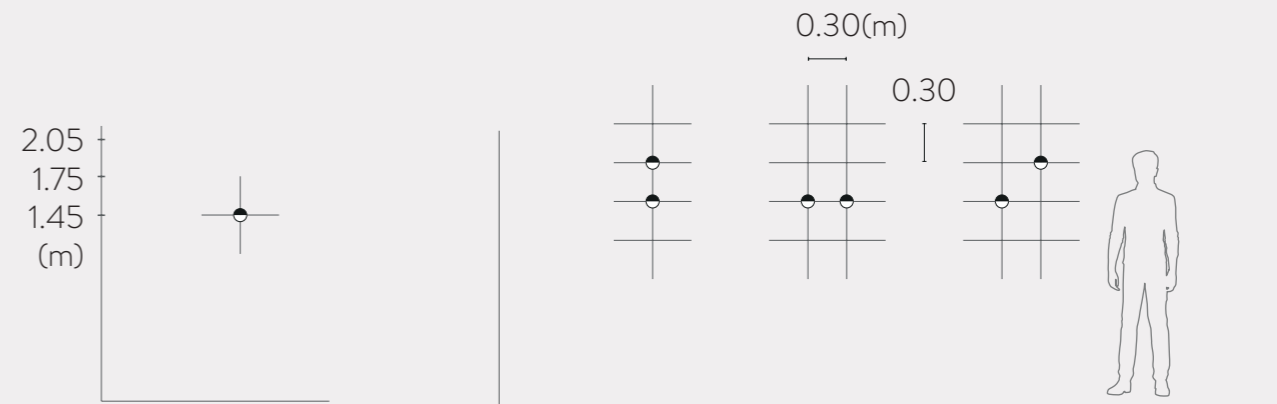

Compositions

Loop is a combination of art that can offer a lot of possibilities to not only lighting the space, also offers good alternative to have a perfect decoration of your space.

1 Loop

2 Loop