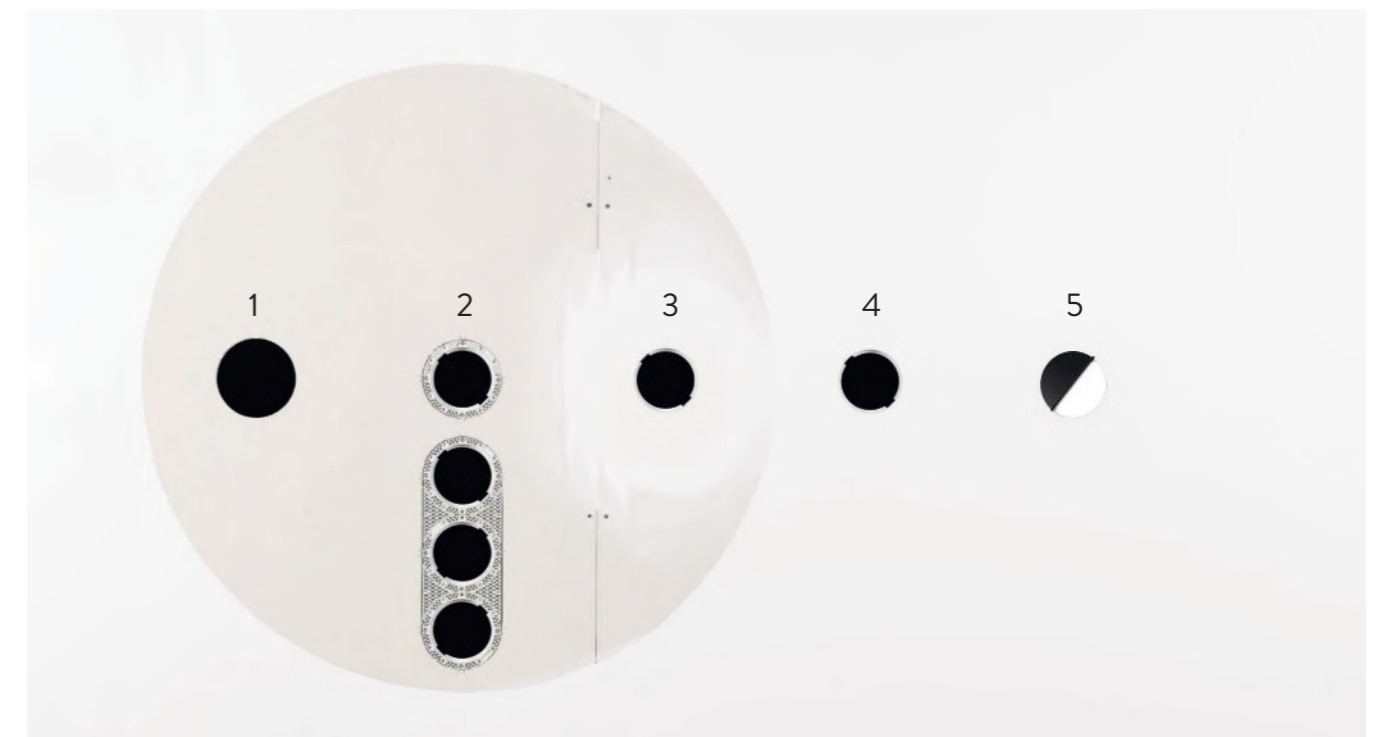

7 Loop

13 Loop

19 Loop