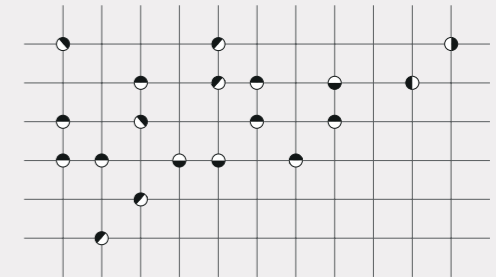

Compositions

Loop is a combination of art that can offer a lot of possibilities to not only lighting the space, also offers good alternative to have a perfect decoration of your space.