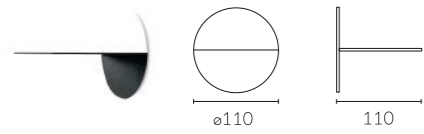

### Solid system - perfect light

The trimless X-Less system offers a solid connection between the luminaire and the wall in a complete integration that ensures its stability even when attaching adjustable models. Maximum light quality on a uniform surface and without imperfections.

### Easy and quick installation

The installation process is simpler than in the conventional frameless formats, where more complex building work is required as well as additional plastering. X-Less allows for the pre-frames to be attached quickly, in just a few minutes, and to finish the operation by just applying a thin layer of leveling paste.

L O O P

Installation	Trimless X-Less system	CRI	>90
Power	3.5W	Rotation	360°
Luminous flux (Lm)	110lm	Control	DALI
Lifetime	L70 > 50,000h@25°C	IP	20
Colour temperature	3000K	Voltage input	220-240V

Item code	Product description	Power	CCT	Luminous flux (Lm)	CRI	Beam Angle	Installation	Finishing
N0724-0002	Fluvia LED-Loop BK 3.5W3000K	3.5W	3000K	110	90	100°	Trimless	Black
N0724-0005	Fluvia LED-Loop WH 3.5W3000K	3.5W	3000K	110	90	100°	Trimless	White