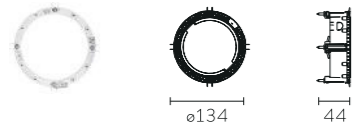

L O O P

Installation	Trimless X-Less system	CRI	>90
Power	3.5W	Rotation	360°
Luminous flux (Lm)	110lm	Control	DALI
Lifetime	L70 > 50,000h@25°C	IP	20
Colour temperature	3000K	Voltage input	220-240V

Item code	Product description	Power	CCT	Luminous flux (Lm)	CRI	Beam Angle	Installation	Finishing
N0724-0002	Fluvia LED-Loop BK 3.5W3000K	3.5W	3000K	110	90	100°	Trimless	Black
N0724-0005	Fluvia LED-Loop WH 3.5W3000K	3.5W	3000K	110	90	100°	Trimless	White

\* Trimless acc. needed for the installation, order separately.  
 \*\* DALI driver included.

Item code	Product description	Product Size
N0724-0006	Fluvia Loop X-Less Trimless accessory	Ø134×44
N6524-0246	Fluvia Loop DALI Driver	-