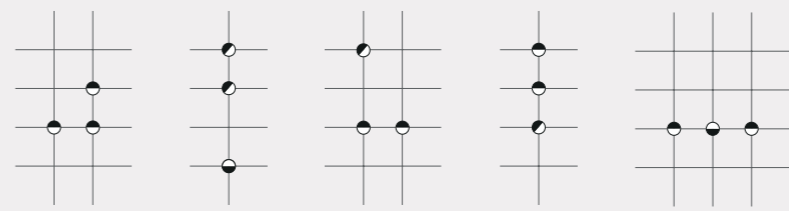

Compositions

Loop is a combination of art that can offer a lot of possibilities to not only lighting the space, also offers good alternative to have a perfect decoration of your space.

3 Loop