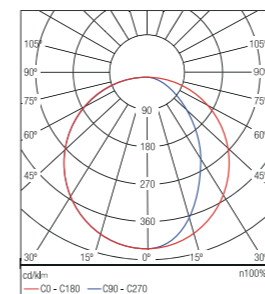

L O O P

Installation	Trimless X-Less system	CRI	>90
Power	3.5W	Rotation	360°
Luminous flux (Lm)	110lm	Control	DALI
Lifetime	L70 > 50,000h@25°C	IP	20
Colour temperature	3000K	Voltage input	220-240V

Item code	Product description	Power	CCT	Luminous flux (Lm)	CRI	Beam Angle	Installation	Finishing
N0724-0002	Fluvia LED-Loop BK 3.5W3000K	3.5W	3000K	110	90	100°	Trimless	Black
N0724-0005	Fluvia LED-Loop WH 3.5W3000K	3.5W	3000K	110	90	100°	Trimless	White